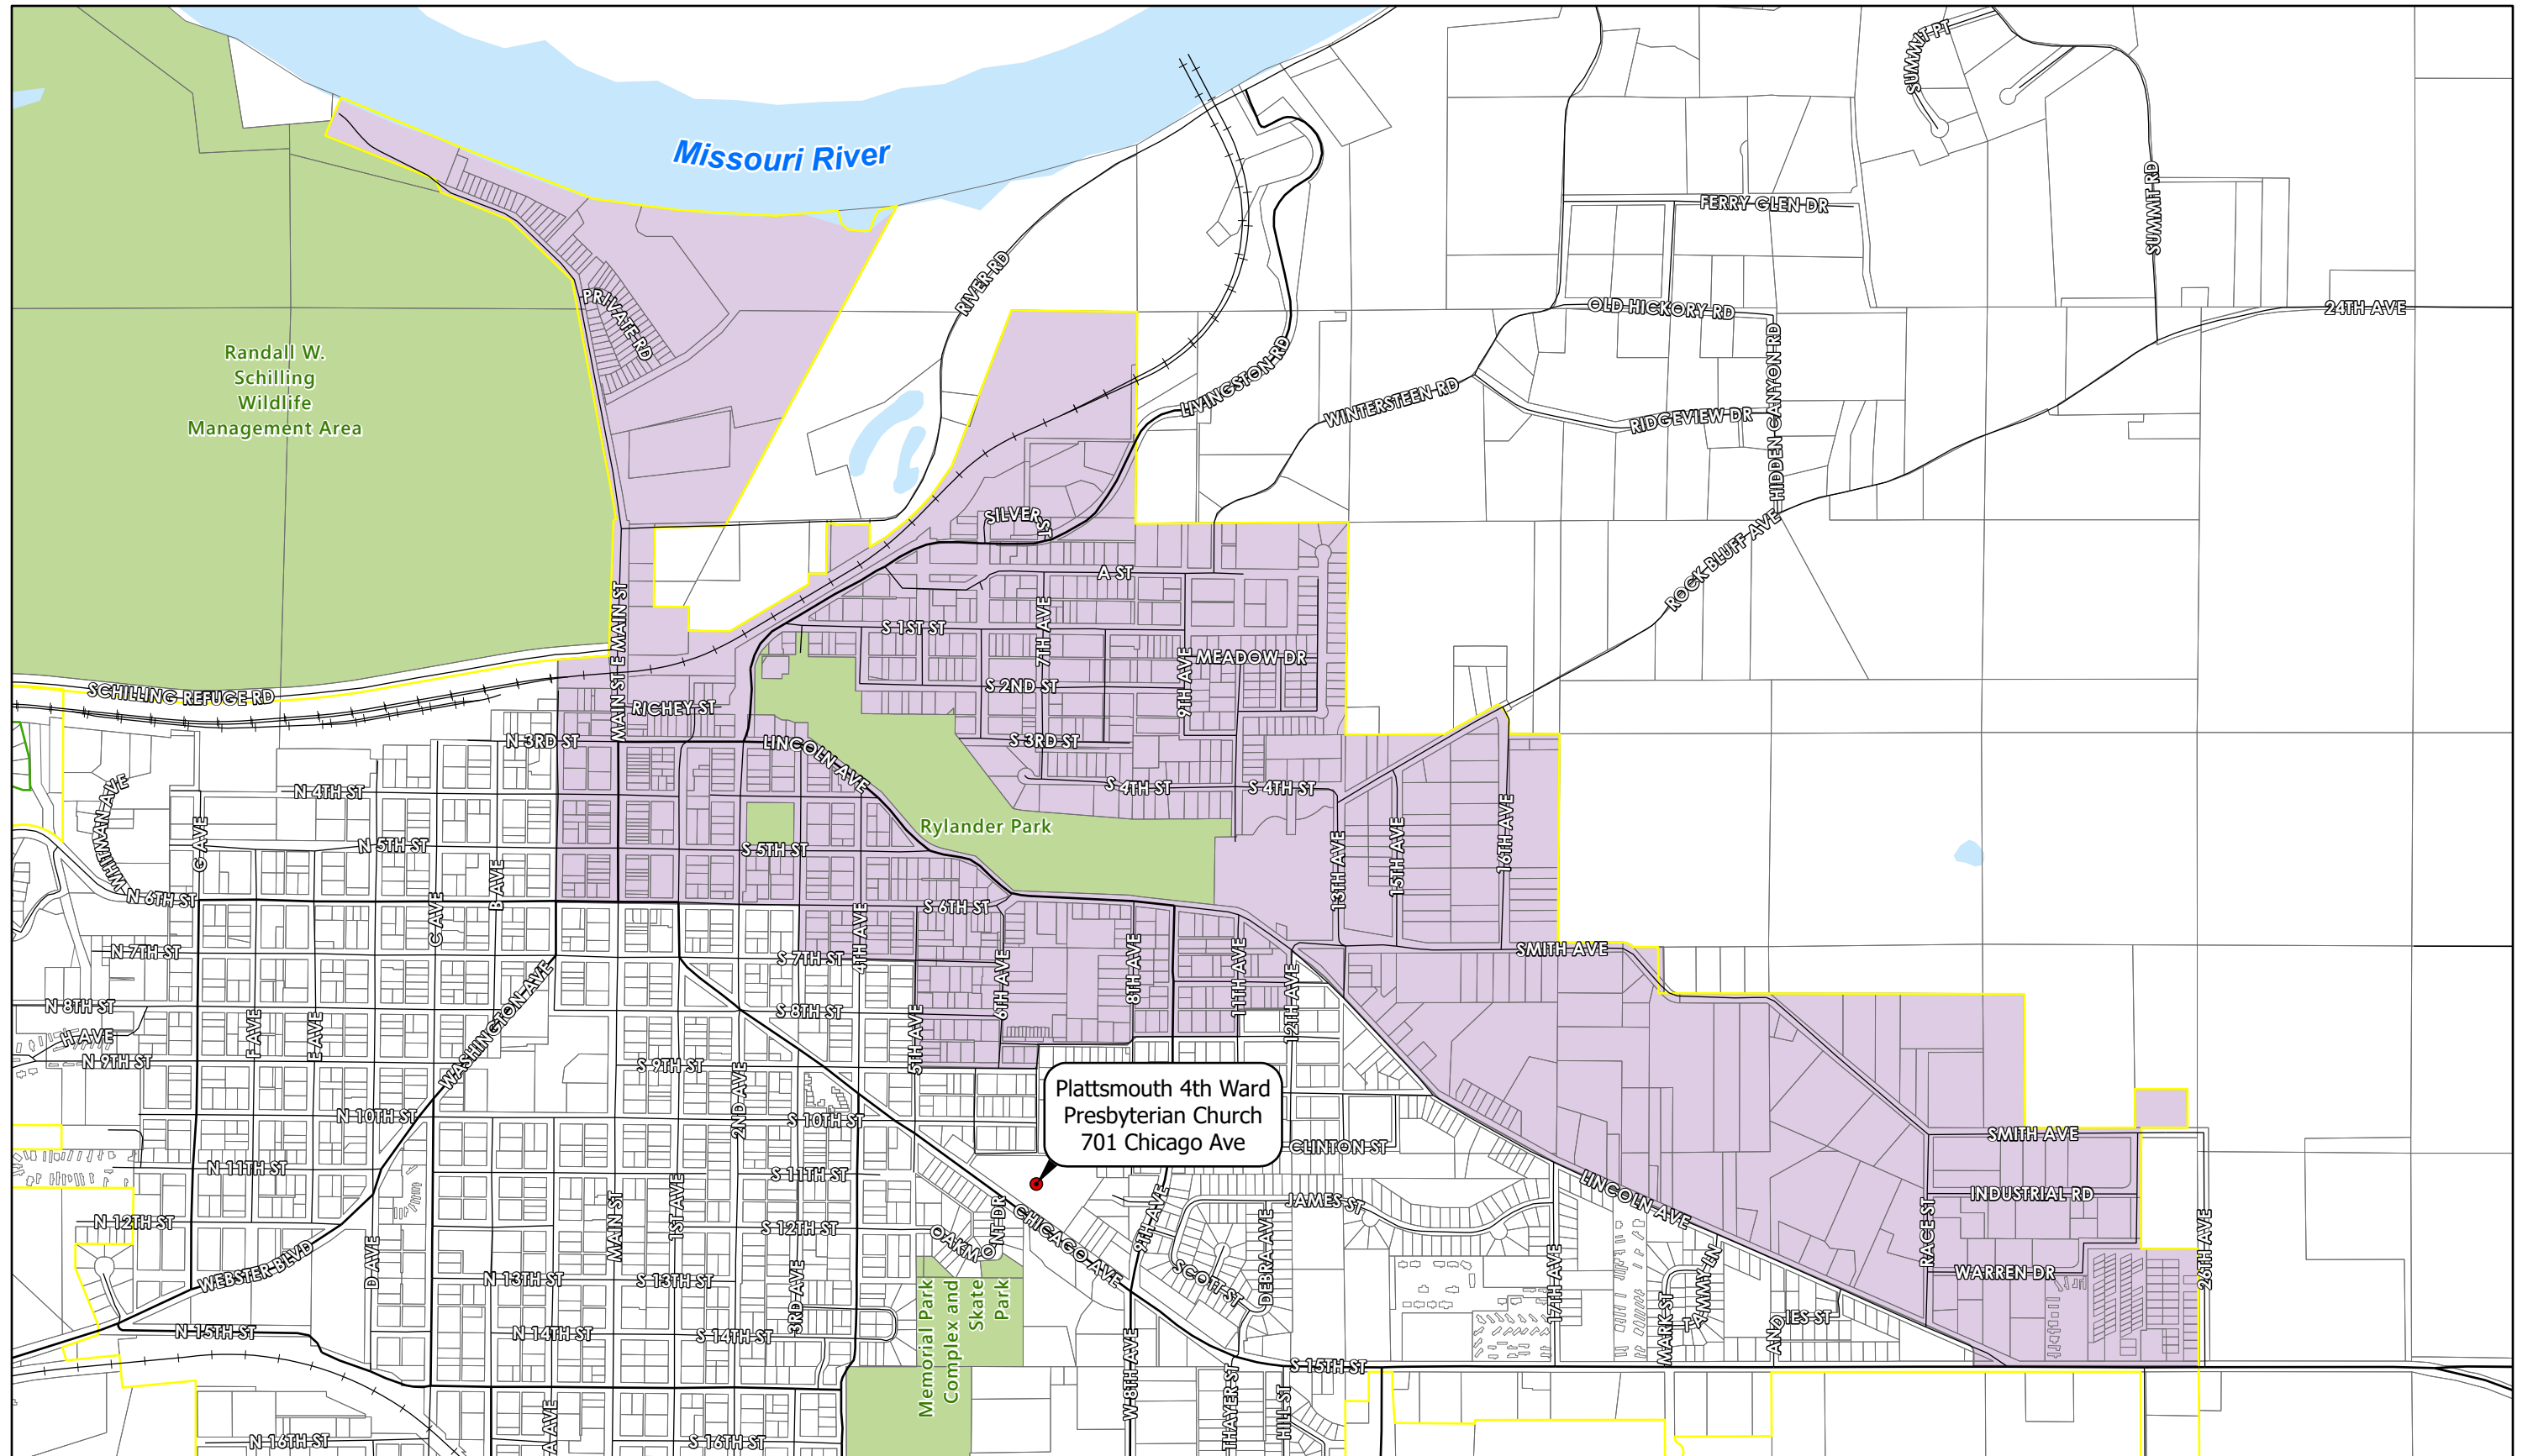

Cass County Voting Precincts: Plattsmouth 4th Ward

Scale: 1:12,000