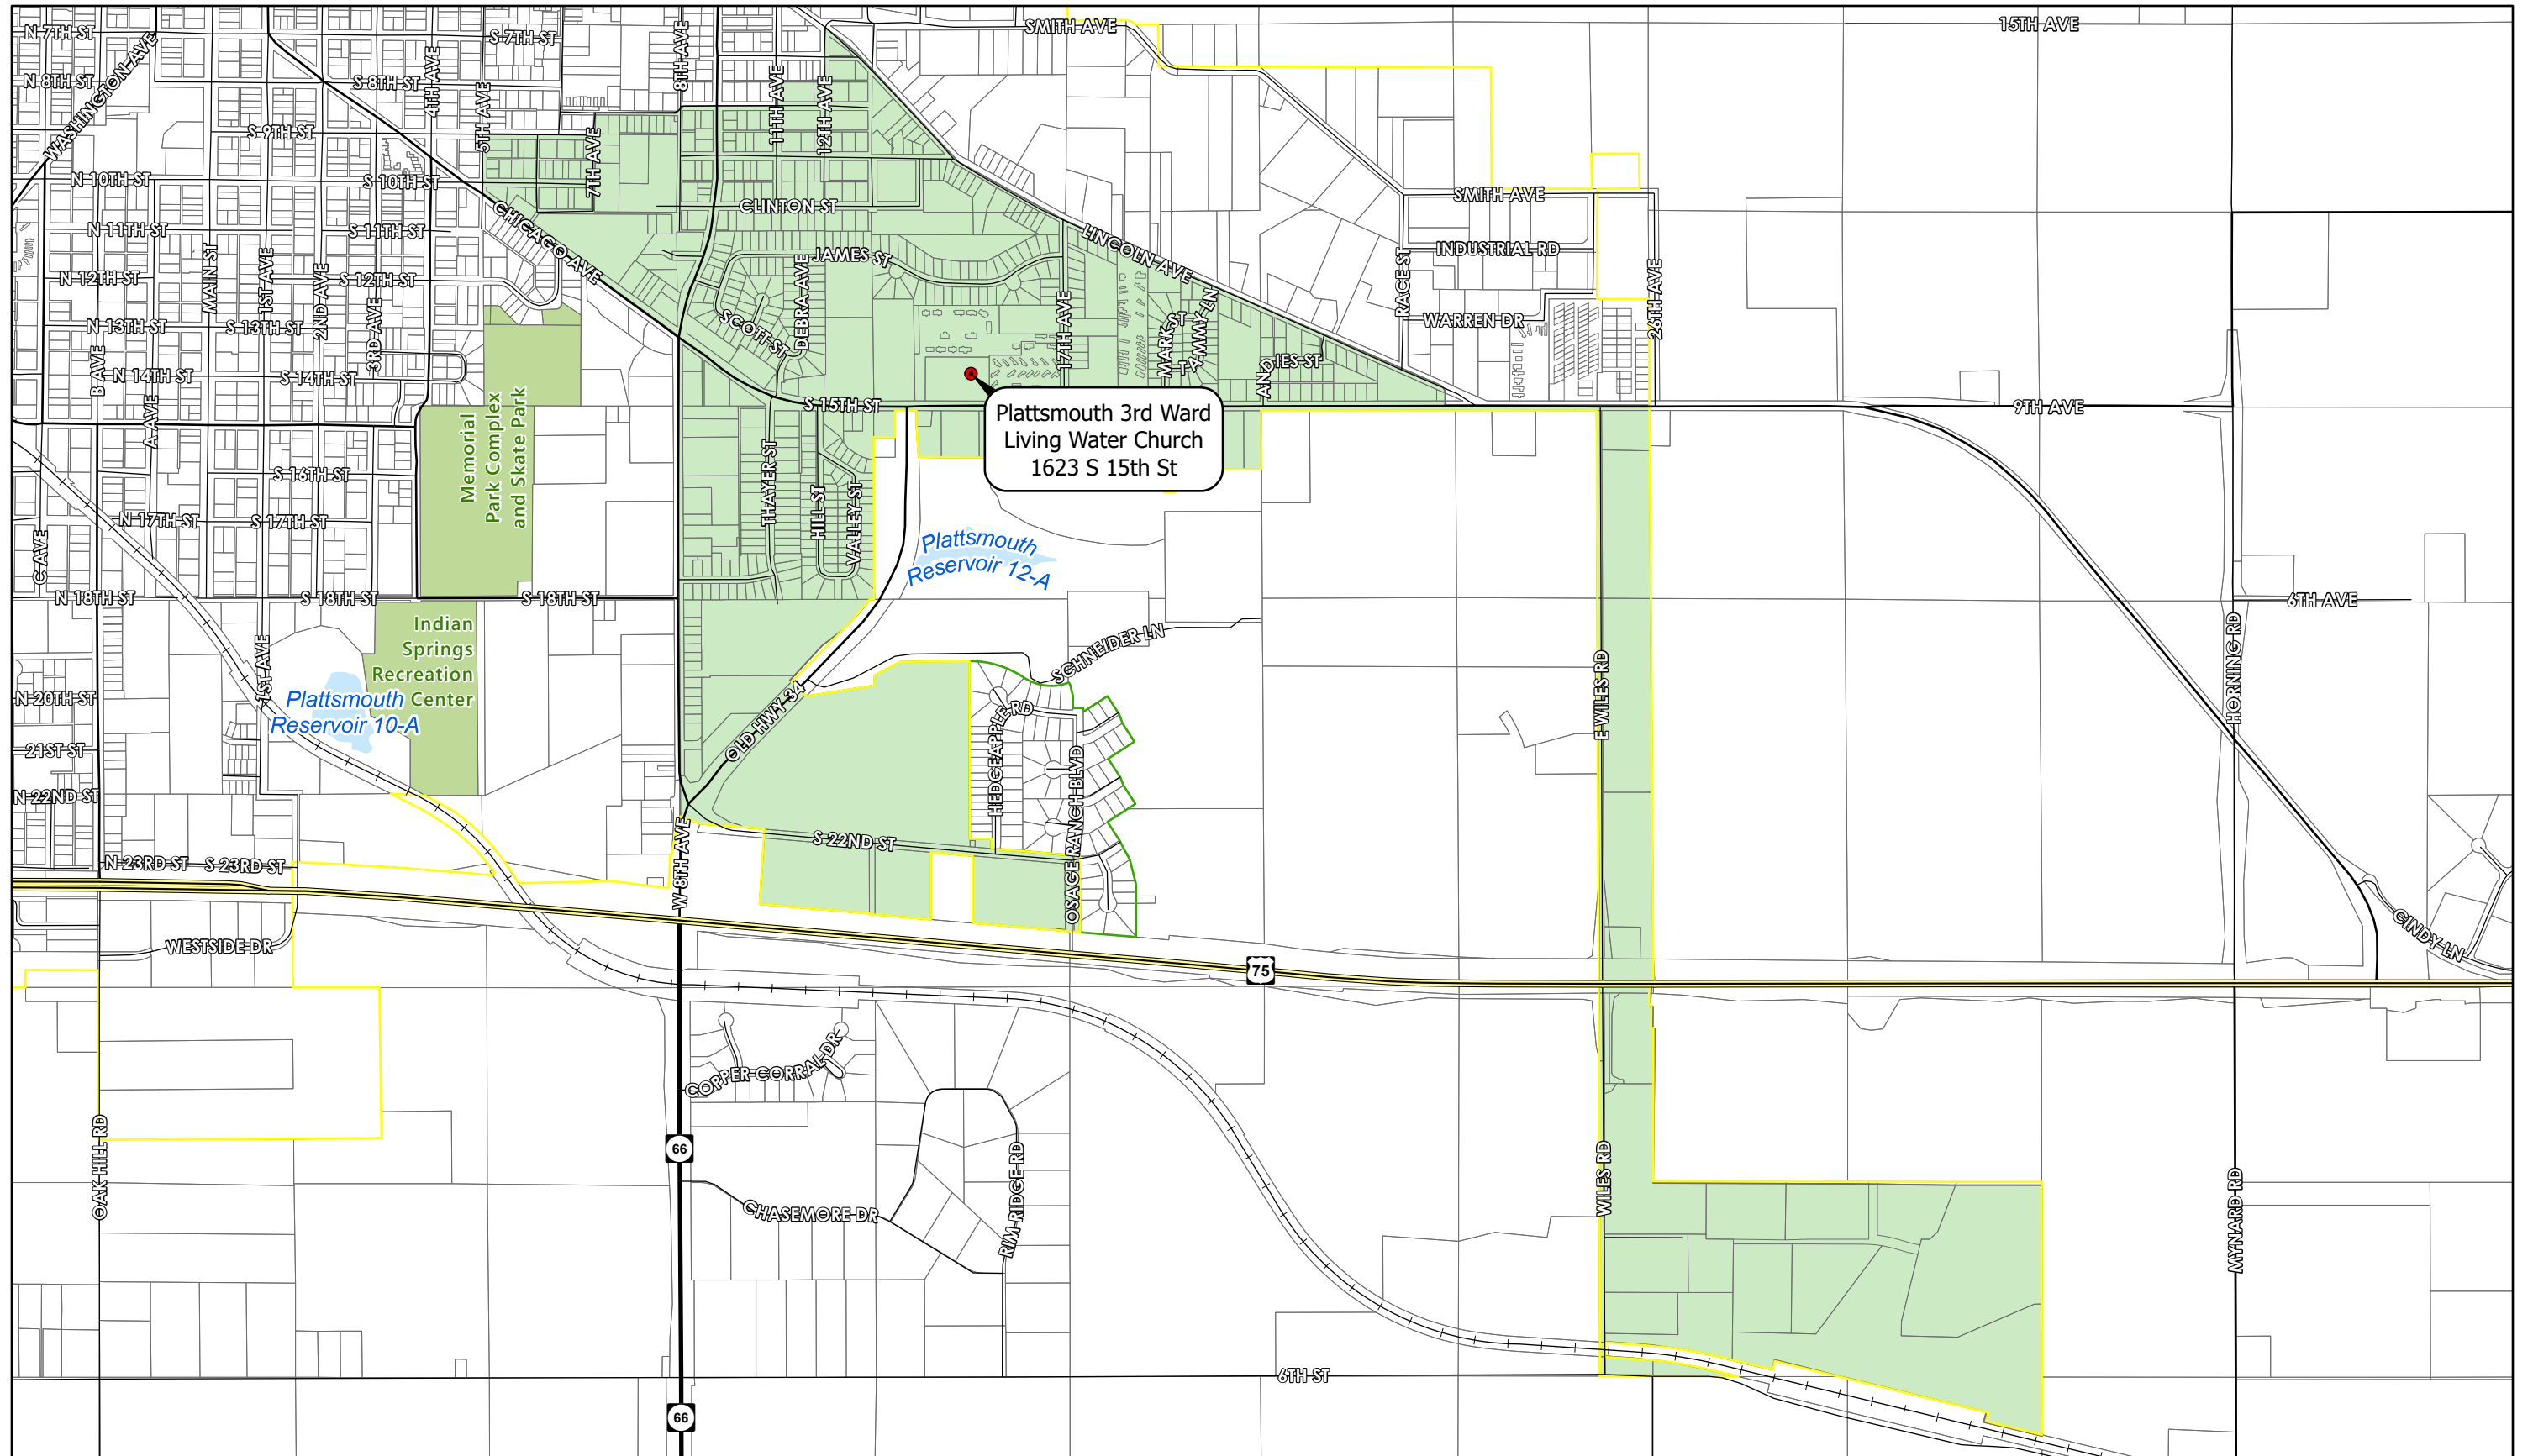

# Cass County Voting Precincts: Plattsmouth 3rd Ward

Scale: 1:13,200