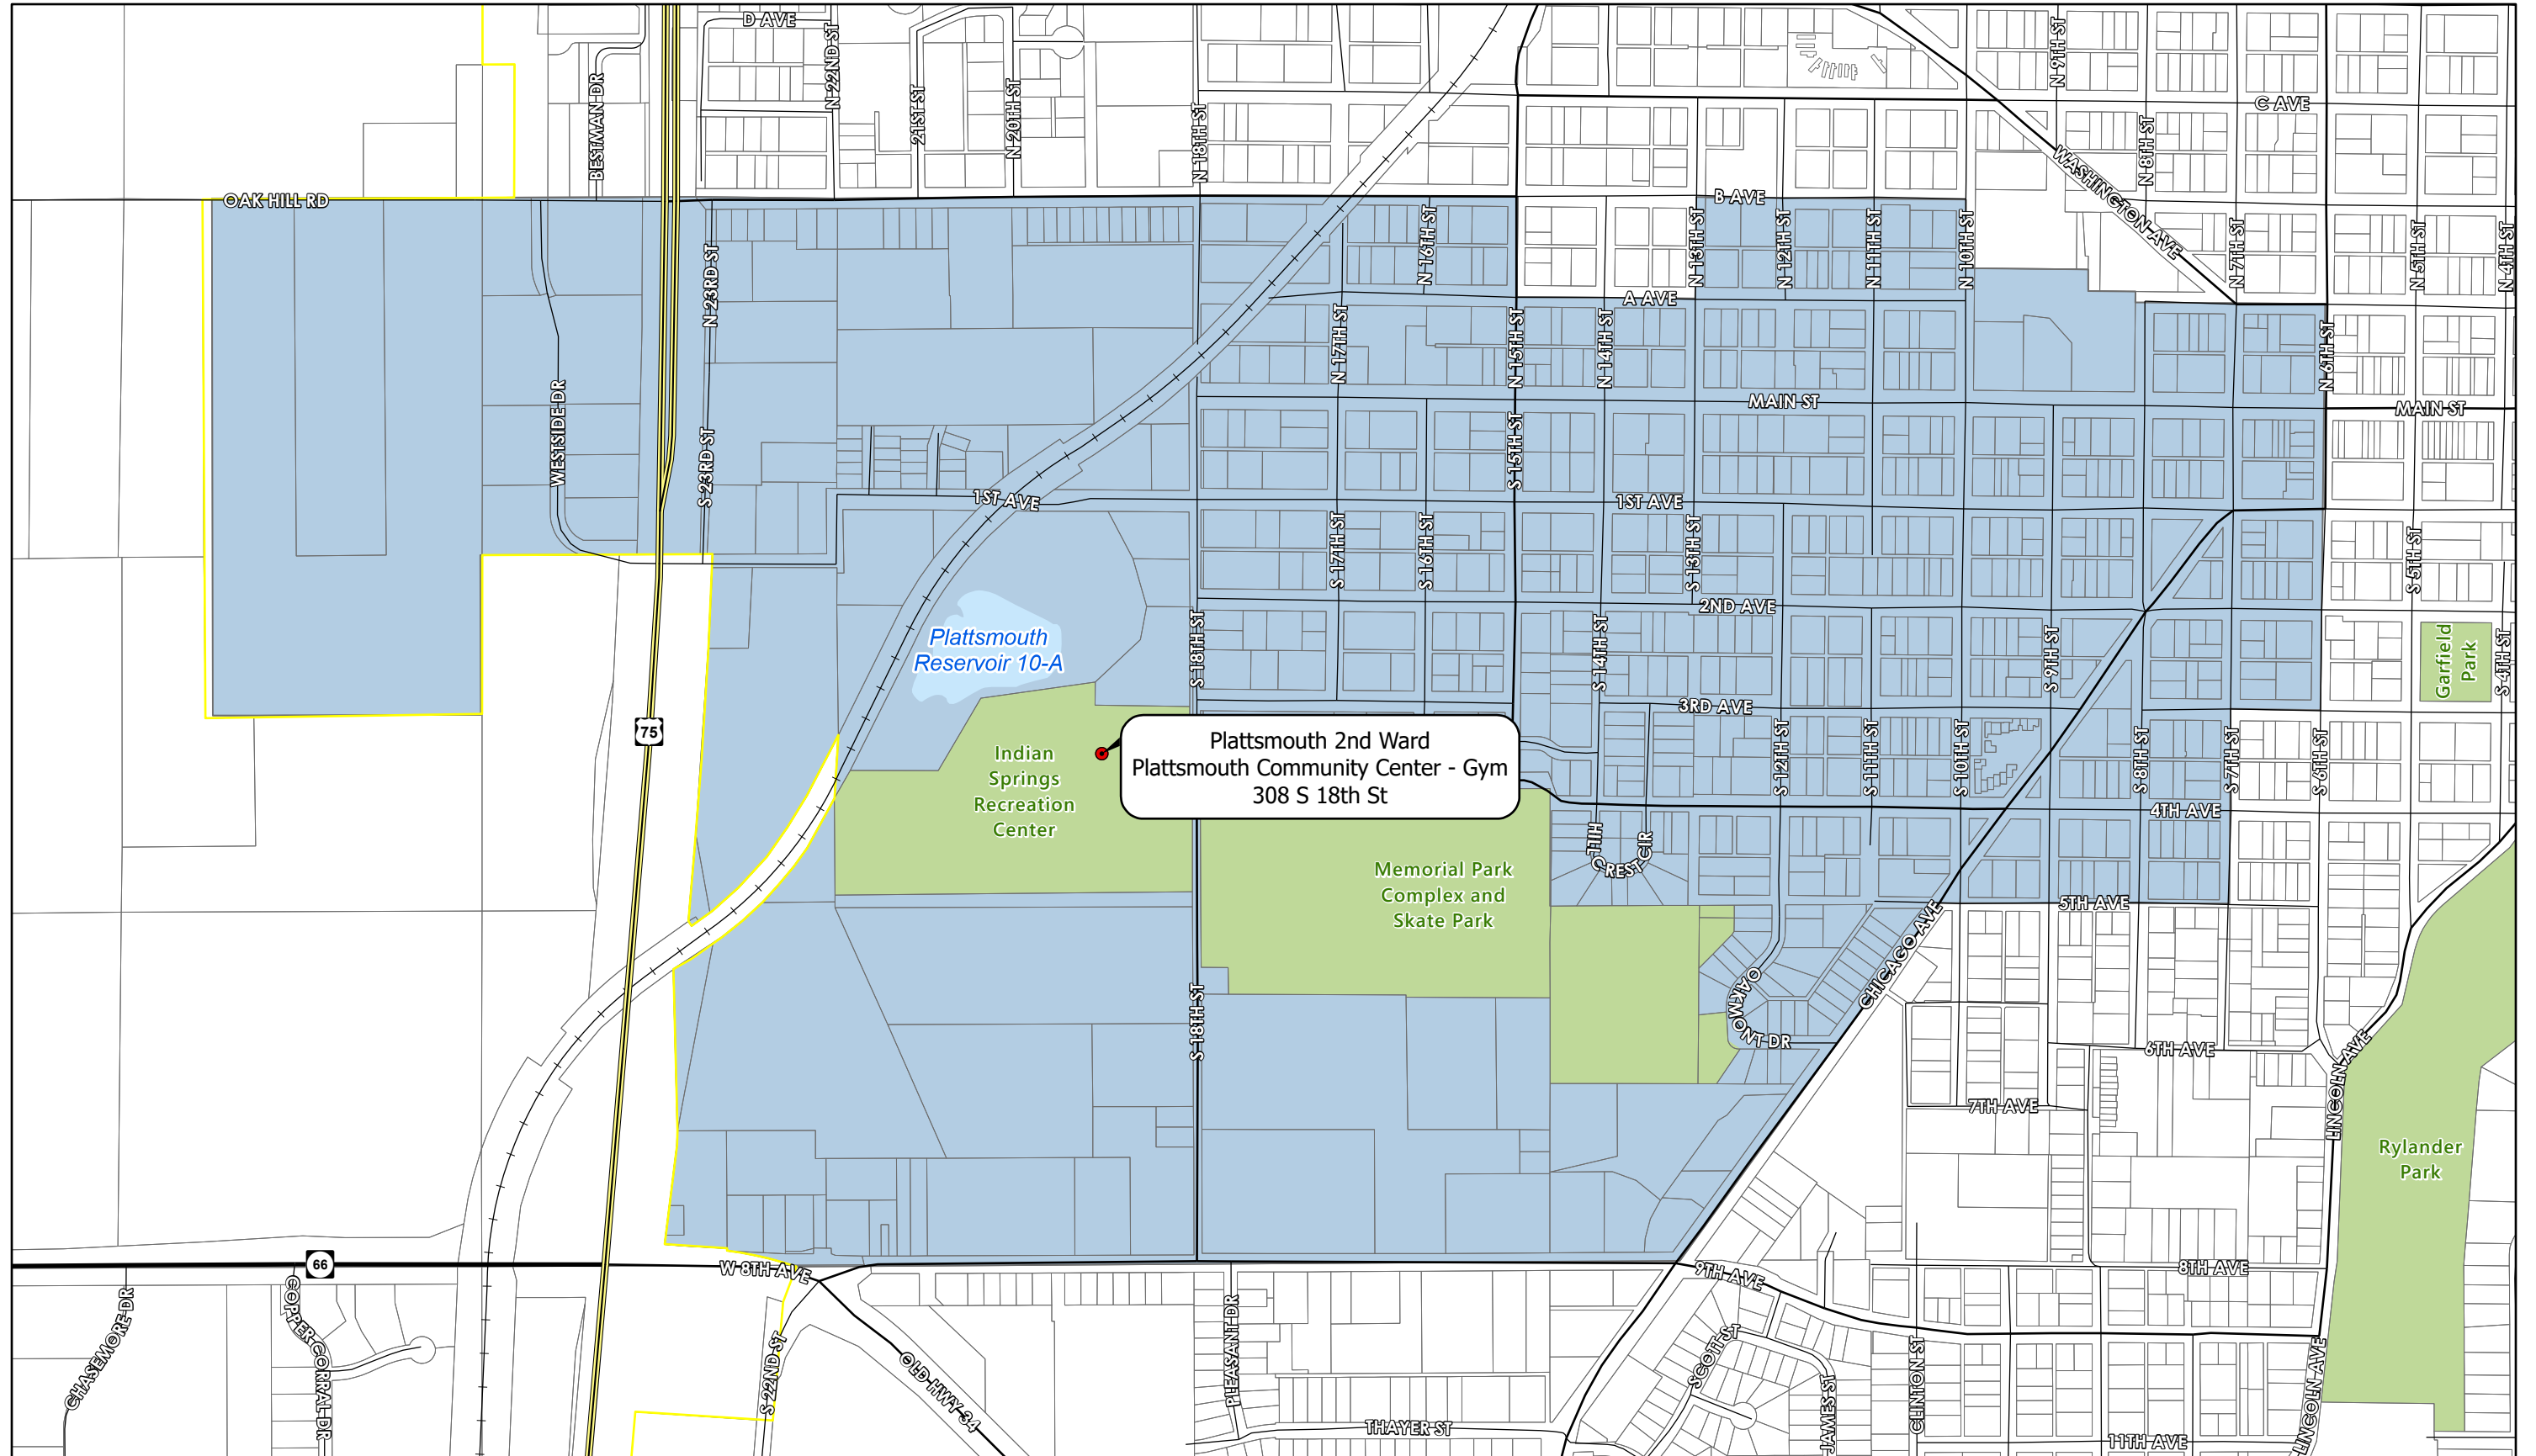

Cass County Voting Precincts: Plattsmouth 2nd Ward

Plattsmouth 2nd Ward
Plattsmouth Community Center - Gym
308 S 18th St

Scale: 1:7,200