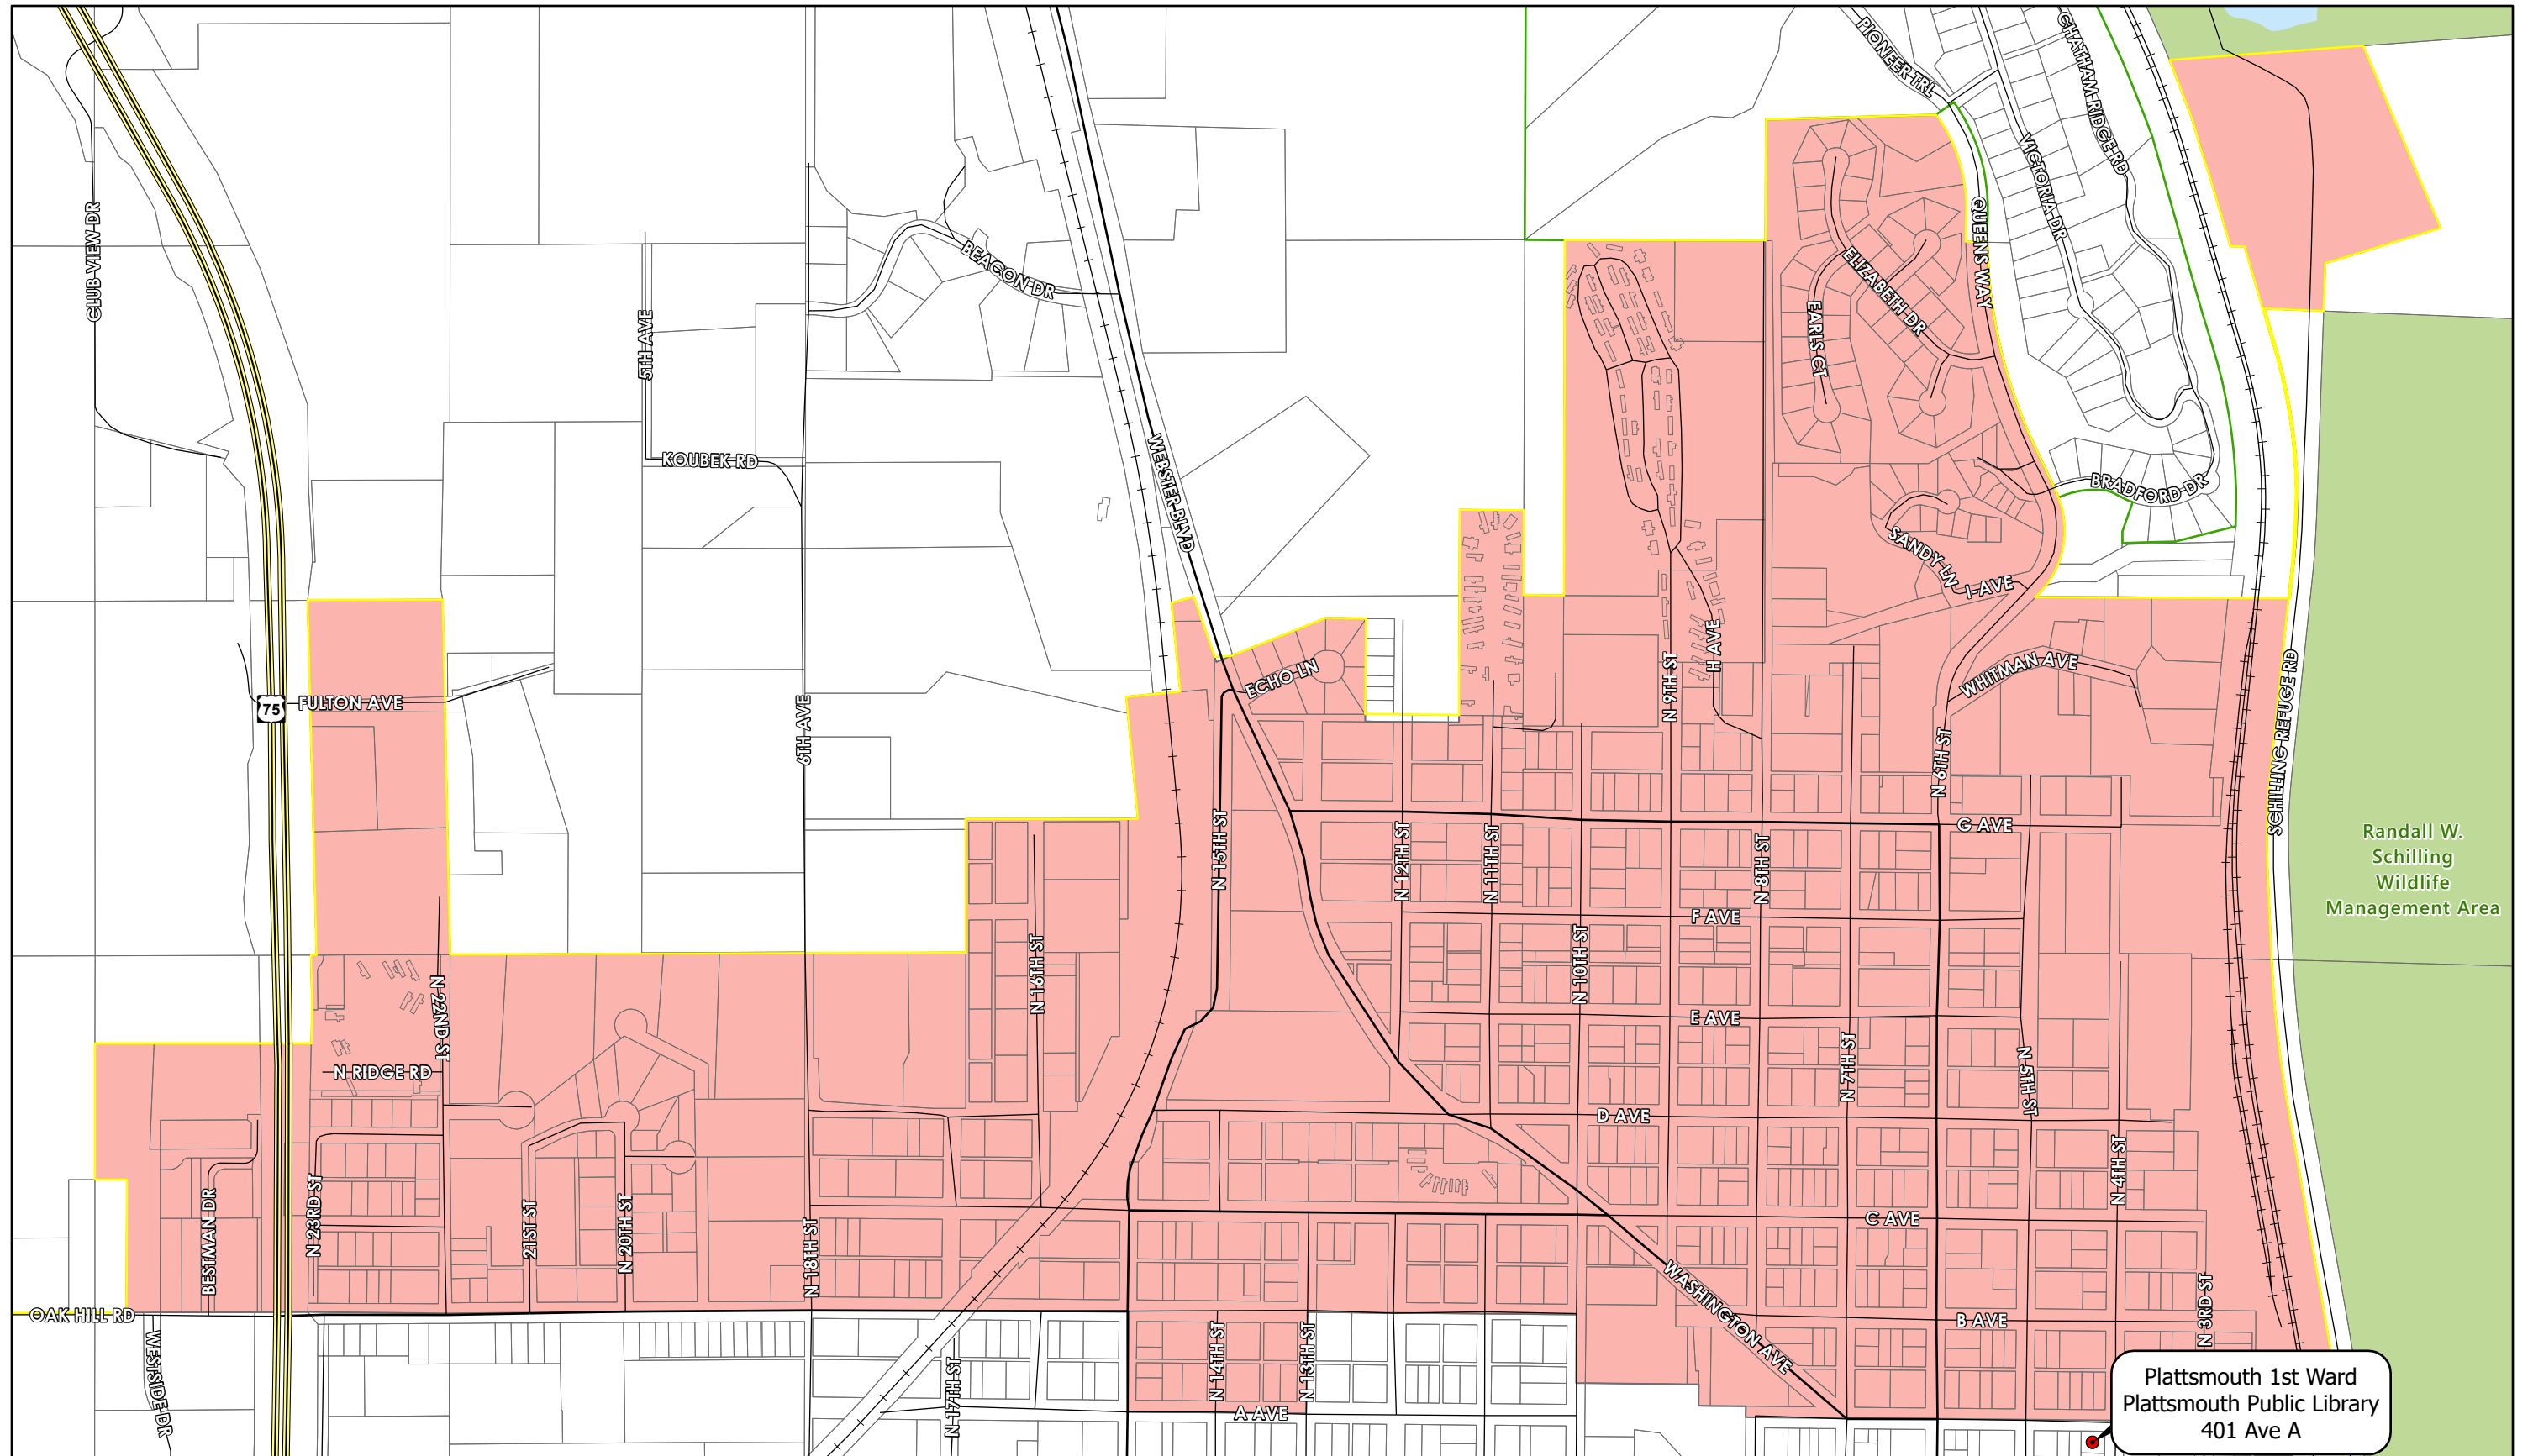

Cass County Voting Precincts: Plattsmouth 1st Ward

Scale: 1:7,200

Plattsmouth 1st Ward
Plattsmouth Public Library
401 Ave A